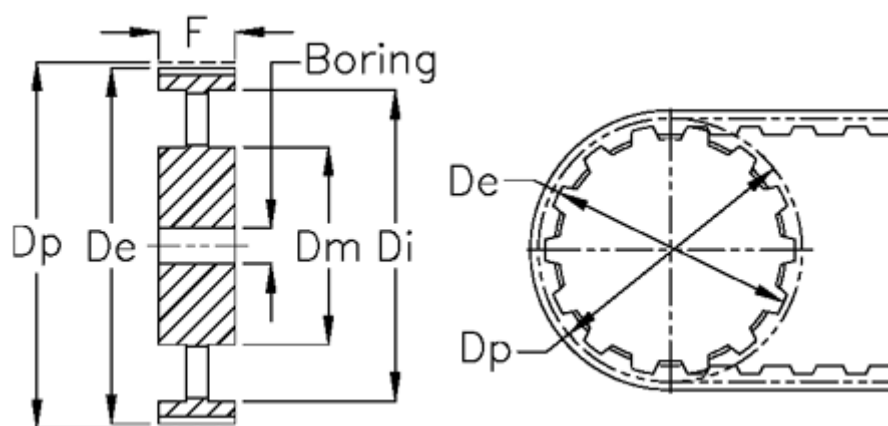

Article number: 604145072115

Description: Timing belt pulley with hub  
HTD 72 14M 115

## Measures

Bore	= 32	Type	= 14M
De	= 318.06	Weight	= 32.83
Di	= 133	Width	= 115
Dm	= 150		
Dp	= 320.86		
F	= 278		
L	= 133		
Tooth number	= 72		